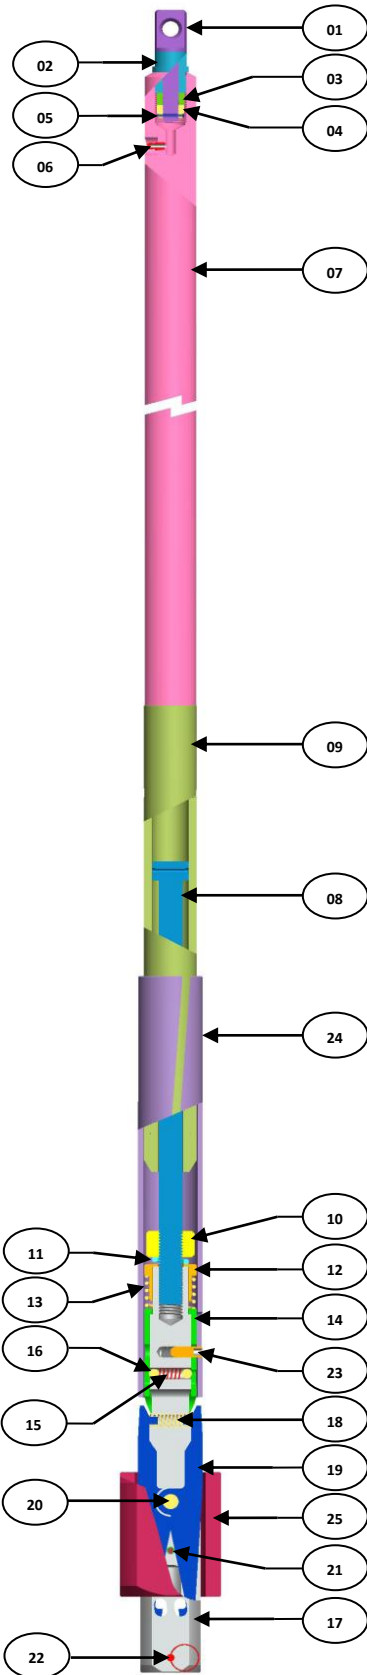

PWL LOCKING OVERSHOT

	ITEM DESCRIPTION	PART NUMBERS
1-25	PWL LOCKING OVERSHOT	26-00-300
1	OVERSHOT EYE BOLT	26-00-001
2	CABLE SWIVEL COLLAR	26-00-002
3	OVERSHOT BRASS BEARING WASHER - 2 NOS.	26-00-003
4	OVERSHOT SLOTTED NUT	26-00-004
5	OVERSHOT COTTER PIN	26-00-005
6	GREASE FITTING	16-01-019
7	CABLE SWIVEL BODY	26-00-007
8	OS JAR STAFF ASSY	26-00-008
9	OS JAR TUBE ASSY	26-00-009
10	OS HEX NUT	26-00-010
11	OS SPRING WASHER	26-00-011
12	LOCKING OS CAP	26-00-012
13	LOCKING OS CAP SPRING	26-00-013
14	LOCKING OS SLEEVE	26-00-014
15	LOCKING OS SS BALL COMP. SPRING	26-00-015
16	LOCKING OS SS BALL 11/32" - 2 NOS.	26-00-016
17	LOCKING OVERSHOT HEAD	26-00-017
18	LIFTING DOG COMPRESSION SPRING	26-00-018
19	LIFTING DOG N	26-00-019
20	PWL OS SOLID PIN 1/2" X 3-1/2"	26-00-029
21	NWL OS SPRING DOWELL 1/4" X 1-3/4"	26-00-021
22	OS LOCKING PIN	26-00-022
23	LOCKING OS GRUB	26-00-023
24	OS RELEASING SLEEVE	26-00-024
25	PWL OVERSHOT ADAPTOR	26-00-026